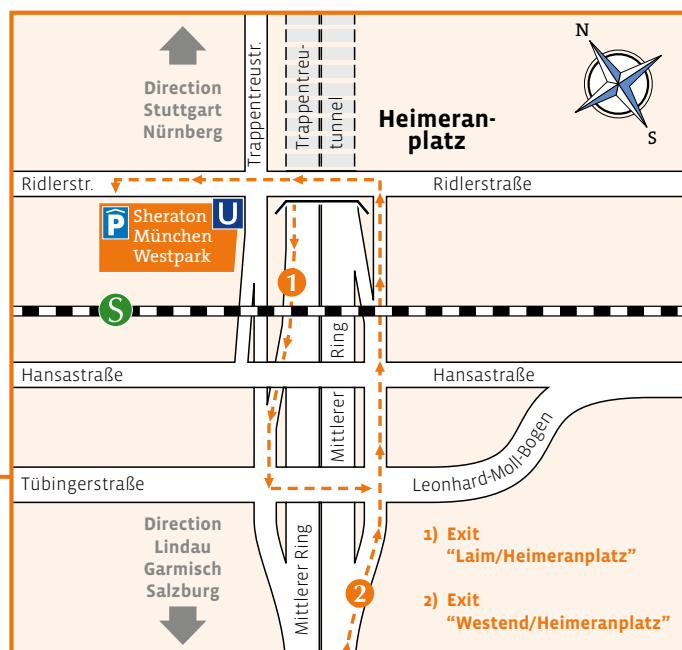

Coming from the motorway Garmisch A95 or Salzburg A8

Go until the motorways end and go ahead the direction "Mittlerer Ring West". Being on "Mittlerer Ring" pass "Luise-Kiesselbach-Platz" and follow the exit "Heimeranplatz/Westend".

Coming from the motorway Nürnberg A9 or from the airport A92

Follow the exit no. 76 "München Schwabing" to direction "Mittlerer Ring West". Being on the "Mittlerer Ring" pass Olympiapark and Trappentreutunnel. Follow the exit "Laim/Heimeranplatz" and turn left twice after passing the tunnel and keep on the right lane. Turn left at T-junction "Ridlerstraße".

Coming from Munich Trade Fair or motorway Passau A94

Go until the motorways end and follow the direction "Autobahn A95 Garmisch". Being on the "Mittlerer Ring" pass "Luise-Kiesselbach-Platz" and follow the exit "Heimeranplatz/Westend".

Coming with underground or train (S-Bahn)

Go until "Heimeranplatz" by bus no. 133, underground U4/U5 or S-Bahn S7 or S27.

Environmental zone in Munich:

Since October 1st, 2008, environmental zones based on emission values are established. Vehicles without an environmental badge may not pass through this zone. Further information www.starwoodhotels.com/munich

T 089 5196 0
F 089 5196 801
westpark@arabellasheraton.com
sheraton.com/westpark
starwoodhotels.com/munich