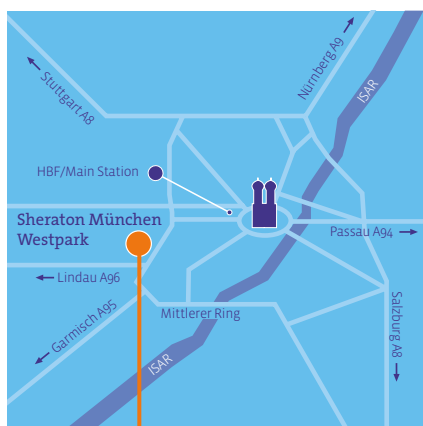

Sheraton München Westpark

Garmischer Straße 2
80339 München, Deutschland

How to find us

Navigation adress: Ridlerstrasse 53, 80339 München

Coming from the motorway Lindau A96

Go until the motorways end and follow the direction "Stadtmitte" or "Mittlerer Ring Nord". Being on the "Mittlerer Ring" follow the exit "Heimeranplatz/Westend".

Coming from the motorway Garmisch A95 or Salzburg A8

Go until the motorways end and go ahead the direction "Mittlerer Ring West". Being on "Mittlerer Ring" pass "Luise-Kiesselbach-Platz" and follow the exit "Heimeranplatz/Westend".

Coming from Munich Trade Fair or motorway Passau A94

Go until the motorways end and follow the direction "Autobahn A95 Garmisch". Being on the "Mittlerer Ring" pass "Luise-Kiesselbach-Platz" and follow the exit "Heimeranplatz/Westend".

Coming with underground or train (S-Bahn)

Go until "Heimeranplatz" by bus no. 133, underground U4/U5 or S-Bahn S7 or S27.

Environmental zone in Munich:

Since October 1st, 2008, environmental zones based on emission values are established. Vehicles without an environmental badge may not pass through this zone. Further information www.starwoodhotels.com/munich